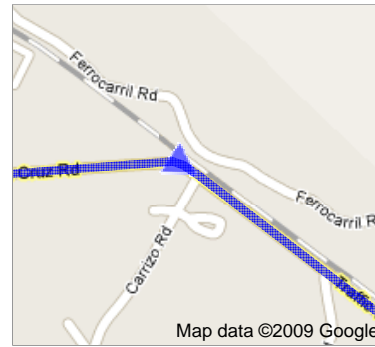

Directions to 2607 Traffic Way, Atascadero, CA 93422  
9.0 mi – about 14 mins

**Save trees. Go green!**  
Download Google Maps on your phone at [google.com/gmm](http://google.com/gmm)

 720 Vine St, Paso Robles, CA 93446

1. Head <b>south</b> on <b>Vine St</b> toward <b>7th St</b>	go 151 ft total 151 ft
 2. Take the 1st <b>left</b> onto <b>7th St</b> About 1 min	go 0.1 mi total 0.2 mi
 3. Turn <b>right</b> at <b>Spring St</b> About 2 mins	go 0.4 mi total 0.6 mi
 4. Take the ramp onto <b>US-101 S</b> About 7 mins	go 6.6 mi total 7.2 mi
 5. Take the <b>San Ramon Rd</b> exit toward <b>Santa Cruz Rd</b>	go 0.2 mi total 7.3 mi
	
 6. Turn <b>right</b> at <b>El Camino Real/San Ramon Rd</b> Continue to follow El Camino Real	go 0.2 mi total 7.6 mi
	
 7. Take the 1st <b>right</b> onto <b>El Camino Real/Freeway Access Rd</b> Continue to follow El Camino Real About 1 min	go 0.2 mi total 7.7 mi
	
 8. Take the 1st <b>left</b> onto <b>Santa Cruz Rd</b> About 1 min	go 0.5 mi total 8.2 mi
	

- g. Continue onto **Traffic Way**  
Destination will be on the left  
About 1 min

go 0.8 mi  
total 9.0 mi

2607 Traffic Way, Atascadero, CA 93422

These directions are for planning purposes only. You may find that construction projects, traffic, weather, or other events may cause conditions to differ from the map results, and you should plan your route accordingly. You must obey all signs or notices regarding your route.