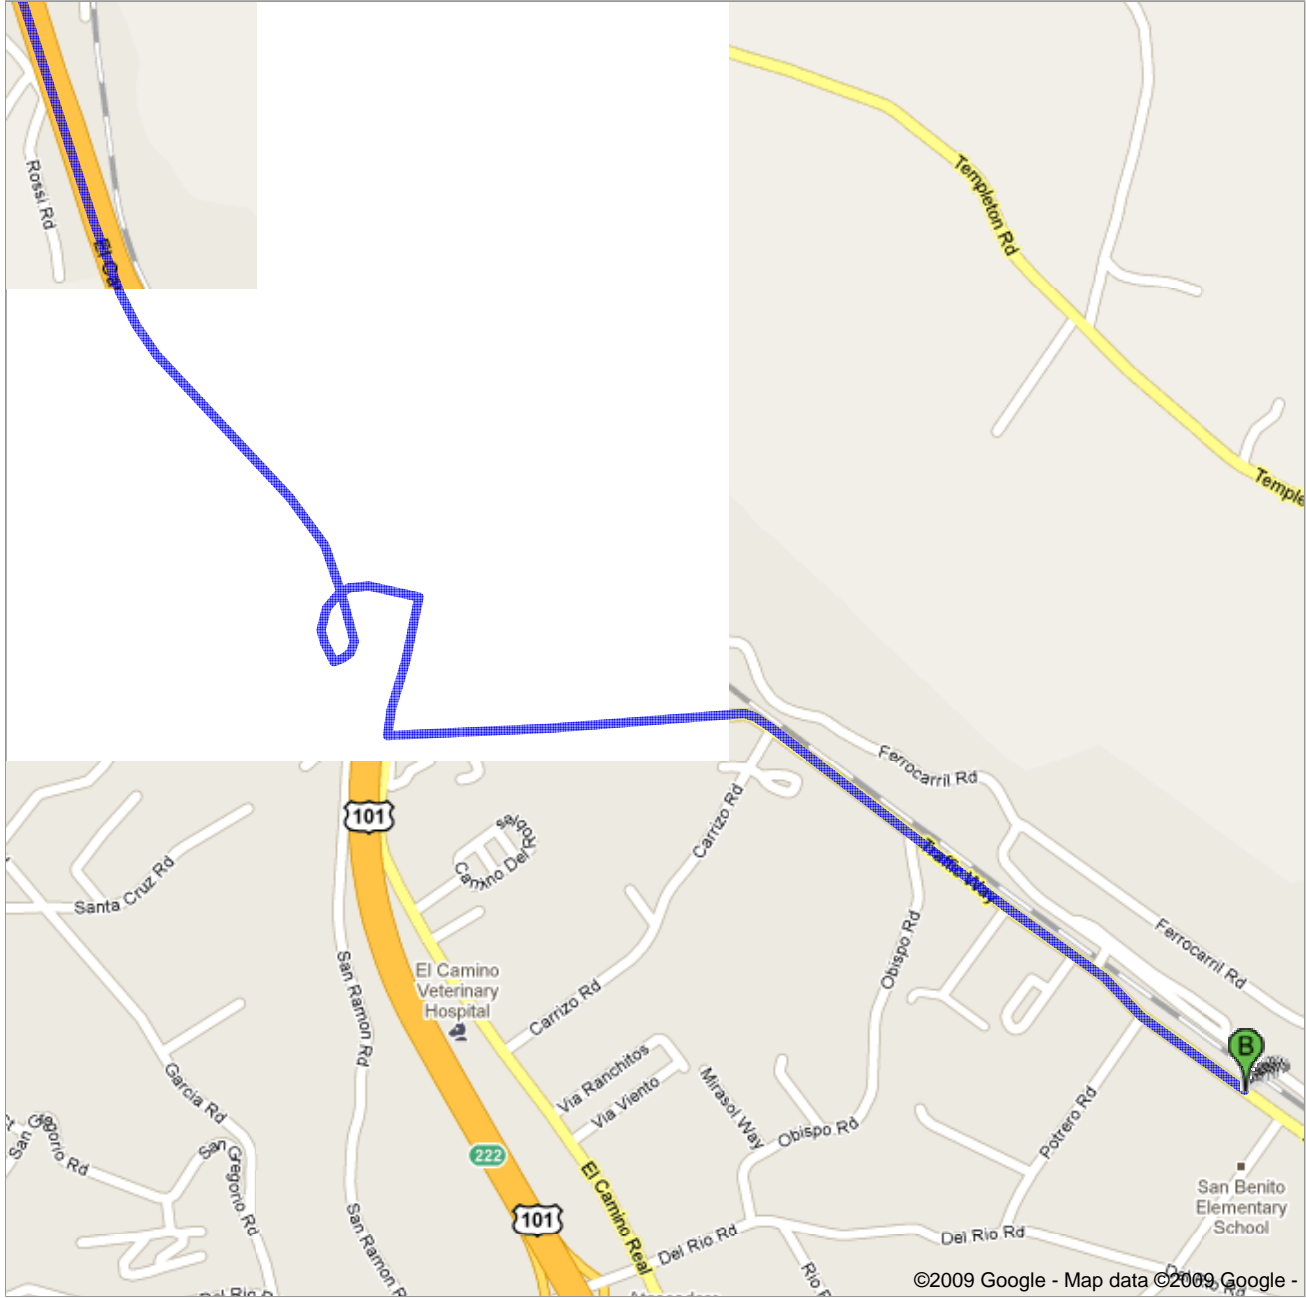

Directions to 2607 Traffic Way, Atascadero, CA 93422  
9.0 mi – about 14 mins

**Save trees. Go green!**  
Download Google Maps on your phone at [google.com/gmm](http://google.com/gmm)

 720 Vine St, Paso Robles, CA 93446

1. Head <b>south</b> on <b>Vine St</b> toward <b>7th St</b>	go 151 ft total 151 ft
 2. Take the 1st <b>left</b> onto <b>7th St</b> About 1 min	go 0.1 mi total 0.2 mi
 3. Turn <b>right</b> at <b>Spring St</b> About 2 mins	go 0.4 mi total 0.6 mi
 4. Take the ramp onto <b>US-101 S</b> About 7 mins	go 6.6 mi total 7.2 mi
 5. Take the <b>San Ramon Rd</b> exit toward <b>Santa Cruz Rd</b>	go 0.2 mi total 7.3 mi
	
 6. Turn <b>right</b> at <b>El Camino Real/San Ramon Rd</b> Continue to follow El Camino Real	go 0.2 mi total 7.6 mi
	
 7. Take the 1st <b>right</b> onto <b>El Camino Real/Freeway Access Rd</b> Continue to follow El Camino Real About 1 min	go 0.2 mi total 7.7 mi
	
 8. Take the 1st <b>left</b> onto <b>Santa Cruz Rd</b> About 1 min	go 0.5 mi total 8.2 mi
	

- g. Continue onto **Traffic Way**  
Destination will be on the left  
About 1 min

go 0.8 mi  
total 9.0 mi

2607 Traffic Way, Atascadero, CA 93422

These directions are for planning purposes only. You may find that construction projects, traffic, weather, or other events may cause conditions to differ from the map results, and you should plan your route accordingly. You must obey all signs or notices regarding your route.